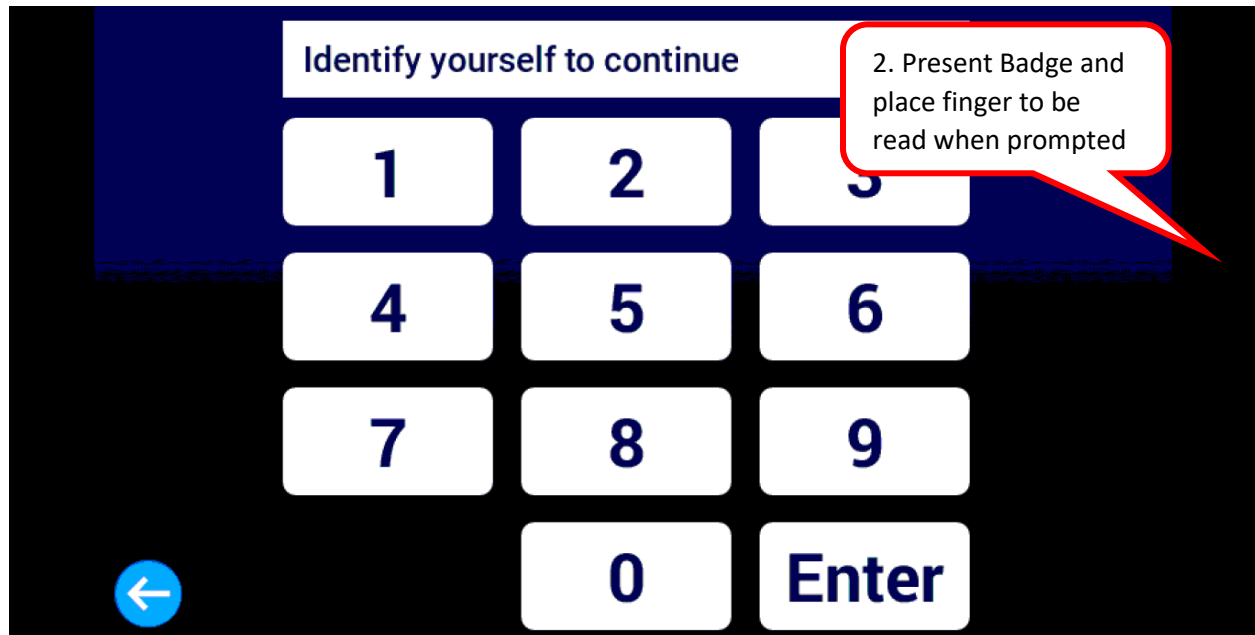

## Employee – InTouchDX Clock – Punching In and Out

### Punching In

3. Message will appear once punch is accepted.