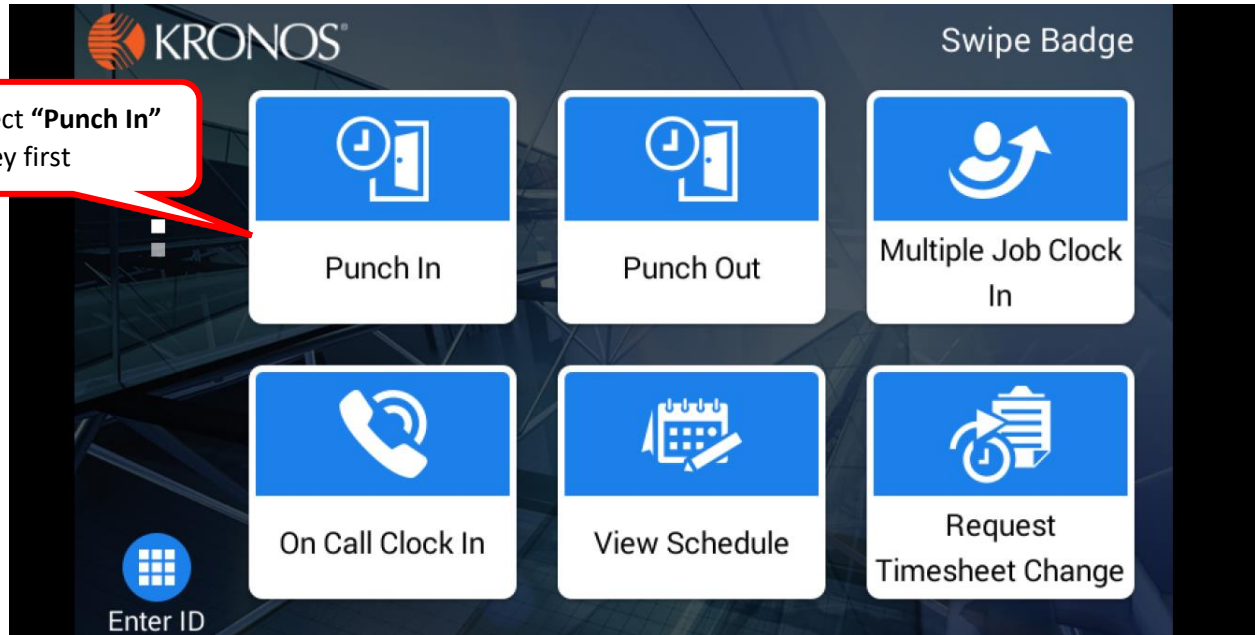

## Employee – InTouchDX Clock – Punching In and Out

### Punching In

3. Message will appear once punch is accepted.